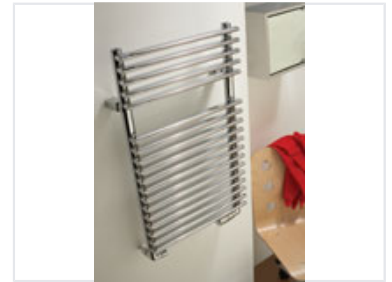

Wall-Mounted Towel Drying Rack

This wall-mounted towel rack features multiple horizontal bars for drying towels. Constructed from reflective metal, the ladder-like design provides a convenient and space-saving solution.

Product Overview

Professional Grade Towel Drying Solution

This wall-mounted towel drying rack features a durable, space-saving ladder design crafted from high-quality, reflective metal. Engineered for reliability in busy environments, it ensures optimal towel drying and warming efficiency. Its versatile construction makes it an ideal addition for both bathroom and laundry room installations.

Technical Specifications

Material Finish	Reflective stainless steel or chrome
Installation	Wall-mounted
Design Features	Ladder-style, Space-saving, Multiple rungs

Usage

Recommended Environments

- Bathrooms
- Laundry rooms