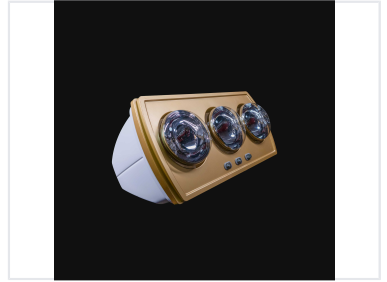

Wall-Mounted Three-Lamp Bathroom Heater

This wall-mounted heater is designed for bathroom use, providing localized warmth. It features three radiant heat lamps with adjustable output and reflector-type lamps for efficient heat projection.

Product Overview

Efficient Bathroom Heating Solution

This wall-mounted bathroom heater is designed to provide rapid, localized warmth for comfortable bathing environments. Featuring three high-output radiant heat lamps, it delivers a total power of 825W, ensuring effective heating for spaces ranging from 10 to 20 square meters. Its compact and durable design makes it an ideal choice for residential or commercial bathroom installations.