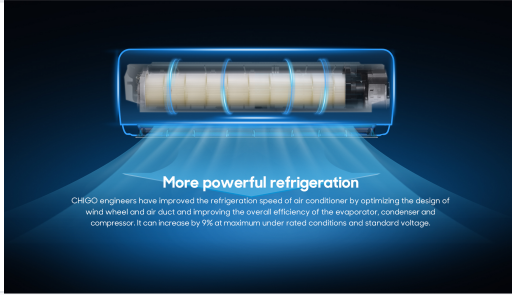

Performance

Optimized design increases refrigeration efficiency by up to 9%.