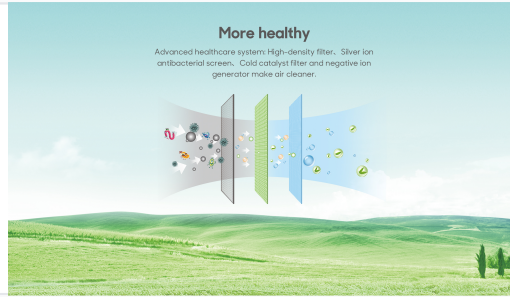

Air Quality

Advanced healthcare system utilizing high-density and silver ion filters for cleaner air.

Healthcare Filtration System

High-density Filter, Silver Ion Antibacterial Screen, Cold Catalyst Filter, Negative Ion Generator