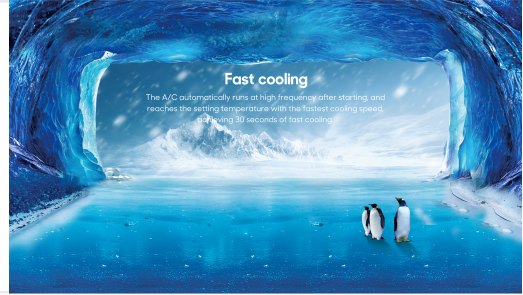

Achieve your desired temperature in as little as 30 seconds with high-frequency startup.

Fast Cooling

30 s

Rapid Cooling Time

Performance Boost

9 %

Max Efficiency Increase

Optimized Airflow Design

The unit features an optimized wind wheel and air duct design. This enhancement improves the overall efficiency of the evaporator, condenser, and compressor to deliver more powerful refrigeration under standard conditions.