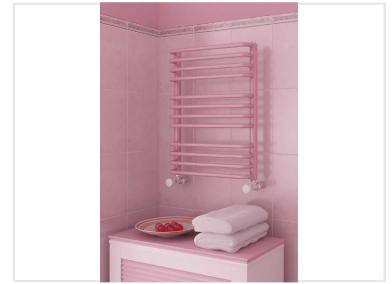

Wall-Mounted Round Tube Towel Rail

This wall-mounted towel rail features a series of horizontally arranged, rounded tubes for efficient towel drying. Constructed from durable metal, it adds both functionality and a touch of modern style to bathrooms.

Product Overview

Modern Bath Comfort

This wall-mounted round tube towel rail combines functional design with a contemporary aesthetic, making it an ideal choice for modern bathroom environments. Constructed from durable metal, it features a series of horizontally arranged tubes designed for efficient towel drying. The unit is finished in a distinct pink tone, providing both reliability and a touch of unique style for professional interior projects.

Technical Specifications

Mounting Type	Wall-mounted
Finish Color	Pink
Material	Metal

Features

Key Highlights	Rounded Tube Design, Efficient Drying, Decorative Knobs, Modern Style
----------------	---