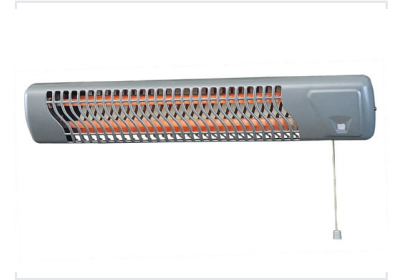

Wall-Mounted Radiant Heater

This wall-mounted radiant heater delivers warmth efficiently. It is designed with a protective grille and a pull cord for easy operation.

Product Overview

Efficient Wall-Mounted Radiant Heating

This professional-grade radiant heater provides immediate and localized warmth, making it an ideal solution for commercial and industrial workspaces. Designed for secure wall mounting, the unit features a durable grey metal housing and a high-visibility protective grille for safety. Its simple pull-cord operation ensures ease of use in any professional environment.

Technical Specifications

Mounting Configuration	Wall-mounted
Housing Material	Metal
Heating Technology	Radiant Heat, Visible Element
Color Finish	Grey

Control and Safety

Safety Features

- Protective safety grille
- Fixed wall-mount orientation