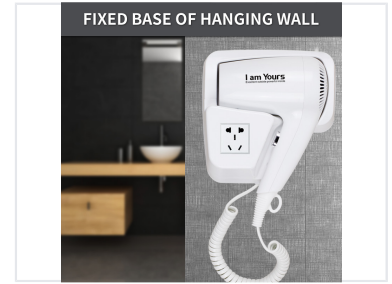

# Wall Mounted Hotel Hair Dryer with Socket

This hotel hair dryer is designed for wall mounting and ease of use. It features a built-in socket for powering other devices.

## Product Overview

A space-saving wall-mounted design featuring an integrated electrical socket for added guest convenience.

## Professional Hotel Hair Dryer

This wall-mounted hotel hair dryer is engineered for durability, safety, and guest convenience in hospitality settings. It features an integrated electrical socket, allowing guests to use other appliances simultaneously. With overheat protection and a constant temperature design, it provides reliable performance while maintaining hair health.