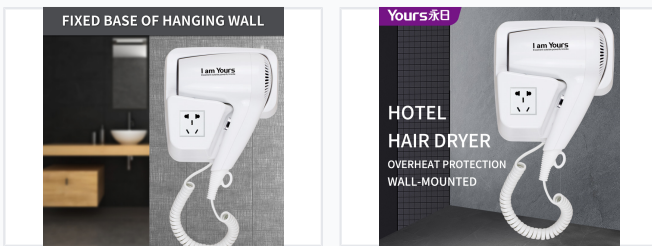

# Wall Mounted Hotel Hair Dryer with Socket

This hotel hair dryer is designed for wall mounting and ease of use. It features a built-in socket for powering other devices.

## Product Overview

A space-saving wall-mounted design featuring an integrated electrical socket for added guest convenience.

## Professional Hotel Hair Dryer

This wall-mounted hotel hair dryer is engineered for durability, safety, and guest convenience in hospitality settings. It features an integrated electrical socket, allowing guests to use other appliances simultaneously. With overheat protection and a constant temperature design, it provides reliable performance while maintaining hair health.