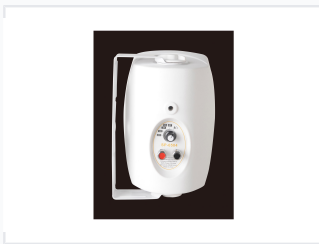

ADDITIONAL IMAGES

Product Overview

Versatile Wall Mounted Audio Solutions

The SP-02 series features professional-grade wall-mounted speakers designed for clear and reliable sound reproduction. These units offer selectable power taps and impedance options, making them ideal for both background music and public address systems in various environments. Engineered for durability, these speakers provide flexible installation choices for indoor or outdoor audio setups.

Technical Specifications

Model Comparisons

Model	RMS Power	Frequency	Sensitivity
SP-0504	30W	90Hz-20kHz	88dB
SP-0505	40W	75Hz-20kHz	90dB
SP-0506	60W	60Hz-20kHz	90dB

Selectable Power Options

- 100V Line Transformer
- Variable Wattage Taps
- 8Ω Direct Impedance Mode

Compliance and Origin

Certification and Origin

Made in China