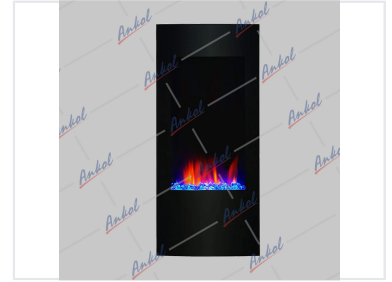

# Wall-Mountable Electric Fireplace with Realistic Flame Effect

This electric fireplace is designed to provide supplemental heat and enhance the ambiance of any room. It features a realistic flame effect, decorative crystals and adjustable heat settings.

### Modern Wall-Mounted Comfort

This sleek, wall-mountable electric fireplace combines contemporary aesthetics with versatile supplemental heating. Featuring a curved black tempered glass front panel, it offers a realistic flame effect that can be operated independently of the heating function for year-round ambiance. With adjustable brightness and multiple heat settings, it provides a customizable and safe heating solution for modern interiors.

### Dimensions

24 inches (H) x 16 inches (W) x 6 inches (D)