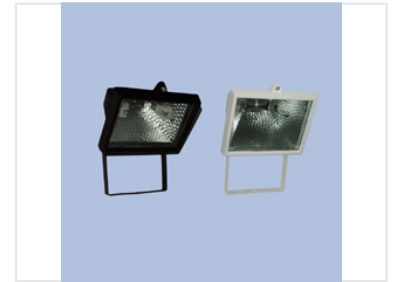

Wall Mount Halogen Floodlight

This enclosed halogen floodlight is designed for wall mounting. It features a robust housing for protection against environmental elements and is suitable for outdoor illumination.

Product Overview

High-Intensity Halogen Illumination

This wall-mounted halogen floodlight is engineered for durability and high-performance lighting in diverse environments. With its robust, weather-resistant housing, it is perfectly suited for outdoor security, architectural highlighting, and general area illumination. The integrated reflector ensures optimized light distribution, while the included mounting bracket facilitates quick and efficient installation for both residential and commercial projects.

Technical Specifications

Mounting Configuration	Wall Mount
Light Source	Halogen Lamp
Available Colors	Black, White

Features

Product Advantages

- Robust weather-resistant housing
- Includes easy-installation mounting bracket
- Optimized reflector for maximum light output
- Versatile for security and architectural use

Applications

Suitable Applications

Outdoor Illumination • Security Lighting • Architectural Highlighting • Residential • Commercial