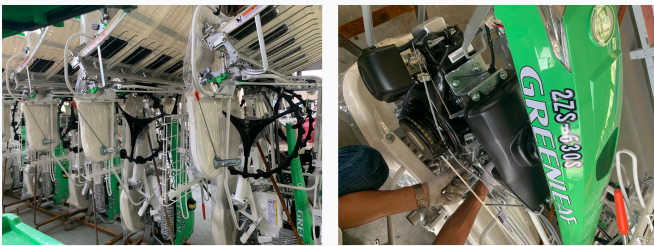

## Walking Rice Transplanter with 4 or 6 Rows

This walking rice transplanter efficiently transplants rice seedlings in paddy fields. It is available in 4-row and 6-row configurations to suit different planting needs.

### ADDITIONAL IMAGES

### Product Overview

A 6-row walking rice transplanter designed for efficiency and ease of operation.

### Professional Rice Transplanting Solution

This walking-type rice transplanter is a compact, high-efficiency machine engineered for small to medium-sized farms. Available in 4-row and 6-row configurations, it significantly reduces manual labor while ensuring precise seedling spacing and planting depth. Designed for durability and ease of operation, it is an ideal solution for optimizing planting density and improving overall harvest consistency.