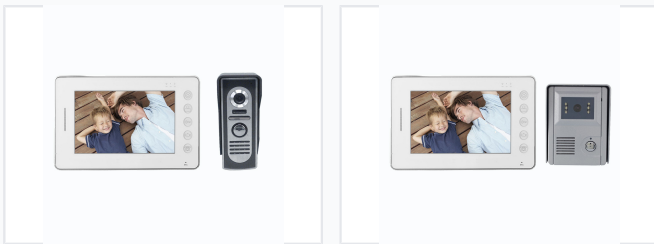

Video Door Entry System

This video door entry system provides a secure way to monitor and control property access. It features two-way audio, a high-resolution display, and a durable outdoor camera with infrared LEDs.

ADDITIONAL IMAGES

Product Overview

Comprehensive Access Control Solution

This advanced video door entry system provides professional-grade security and convenience for homes, offices, and villas. Featuring high-resolution color imaging and robust two-way audio communication, the system allows users to monitor visitors and operate door locks remotely. The unit is designed for durability with a waterproof, vandal-resistant outdoor station and supports convenient features like night vision and automated video/picture recording.

Key Features

Primary Capabilities

Hands-free Intercom, Night Vision, Remote Unlocking, Waterproof, Vandal Resistant, SD Card Support

Performance Metrics

System Performance

800 px

Display Horizontal Resolution

700 TVL

Camera Resolution

32 GB

Max SD Card Capacity

14 W

Working Power Consumption

Technical Specifications

Technical Data