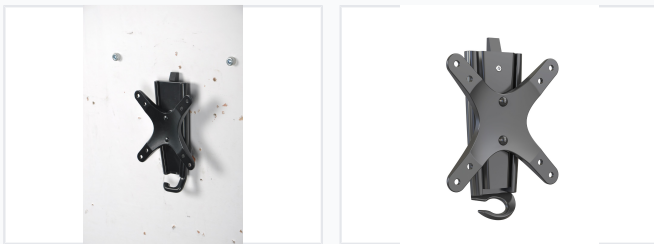

# VESA 75/100 Monitor Wall Mount

This wall bracket fits monitors with VESA mounting interface holes weighing less than 8kg. Wall-mounted screens save desktop space and keep spaces tidy.

## ADDITIONAL IMAGES

### Space-Saving Display Solution

This durable iron wall mount is designed to securely hold monitors and LED screens, helping to maximize your desktop workspace and maintain a tidy environment. Compatible with standard VESA 75x75mm and 100x100mm mounting patterns, it offers a stable and professional installation for various display setups. Its compact design and easy installation process make it an ideal choice for home, office, or commercial applications.

## Technical Specifications

Maximum Load Capacity	8 kg
VESA Patterns	75x75mm, 100x100mm
Material	Iron