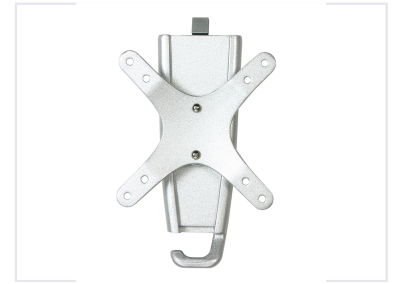

# VESA 75/100 Monitor Wall Mount

This wall bracket fits monitors with VESA mounting interface holes weighing less than 8kg. Wall-mounted screens save desktop space and keep spaces tidy.

## ADDITIONAL IMAGES

### Space-Saving Display Solution

This durable iron wall mount is designed to securely hold monitors and LED screens, helping to maximize your desktop workspace and maintain a tidy environment. Compatible with standard VESA 75x75mm and 100x100mm mounting patterns, it offers a stable and professional installation for various display setups. Its compact design and easy installation process make it an ideal choice for home, office, or commercial applications.

## Technical Specifications

Maximum Load Capacity	8 kg
VESA Patterns	75x75mm, 100x100mm
Material	Iron