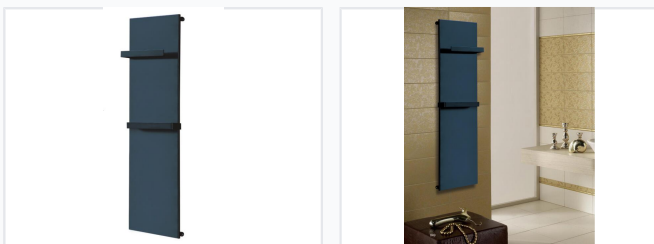

Vertical Towel Warmer Radiator

This vertical towel warmer radiator combines functionality with a modern aesthetic. It efficiently heats towels and adds a stylish touch to any bathroom.

ADDITIONAL IMAGES

Product Overview

Premium Vertical Towel Warmer

This vertical towel warmer radiator is engineered for modern bathrooms, combining efficient heating performance with a space-saving design. Built from durable mild steel and featuring a patented welding structure, it ensures robust sealing and longevity. It supports both central hydronic and electric heating systems, offering flexibility for various installation requirements.

Technical Specifications

Finishing

- Chrome Plating (Cr 6+ / 3+)
- Powder Coating (Customized Colors)

Material	Mild Steel (SPCC / Q195)
-----------------	--------------------------

Heating Options	Central Hydronic, Electric
------------------------	----------------------------