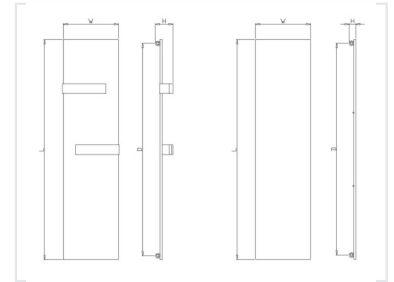

Vertical Towel Warmer Radiator

This vertical towel warmer radiator combines functionality with a modern aesthetic. It efficiently heats towels and adds a stylish touch to any bathroom.

ADDITIONAL IMAGES