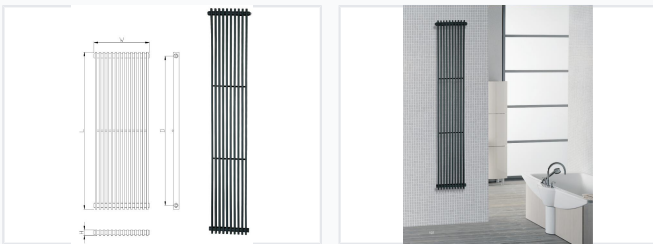

Vertical Panel Radiator for Home Heating

This vertical panel radiator provides efficient heat for residential spaces. Its slim profile and modern design make it suitable for bathrooms and living rooms.

AF-HG Series ☒ Chrome ☐ White

Code	Length (mm)	Width (mm)	Distance (mm)	Height (mm)	Tube (mm)	EN442	
						Chrome (W)	White (W)
AF-HG01001	1500	360	1140	42	12	2539	2061
AF-HG01002	1800	360	1140	42	12	3459	2783
AF-HG01003	1200	420	1140	42	14	2729	2103

ADDITIONAL IMAGES

Product Overview

Modern Vertical Heating Solution

This vertical panel radiator combines a sleek, minimalist aesthetic with high-efficiency performance, making it an ideal choice for modern bathrooms and living spaces. Constructed from durable mild steel, it features a robust welding design for superior structural integrity and sealing. The unit is compatible with both central hydronic and electric heating systems, ensuring versatility for various installation requirements.

Technical Specifications

Compliance Standards

EN442 • ISO 9000 • ISO 14001 • SA8000

Material

Mild Steel (SPCC / Q195)

Finishing Options

Chrome Plating (Cr 6+ / 3+), Powder Coating (Customized Colors)

Performance Data

Model Specifications Table

Model	Length (mm)	Width (mm)	Tubes	Chrome Output (W)	White Output (W)
AF-HG01001	1200	360	12	686	868
AF-HG01002	1800	360	12	1014	1283
AF-HG01003	1200	420	14	800	1013