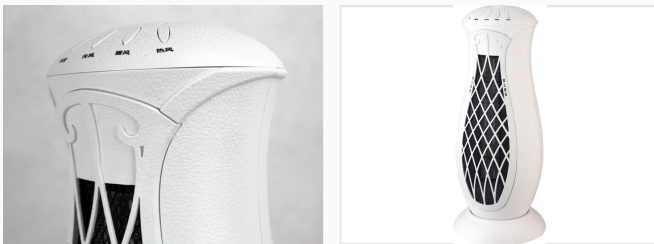

# Vase-Shaped Ceramic Space Heater

This vase-shaped ceramic space heater provides efficient localized warming with its compact and stylish design. It features multiple operating modes and a safety grill for secure operation.

## ADDITIONAL IMAGES

### Elegant Space Heating Solution

This vase-shaped ceramic space heater combines aesthetic grace with high-efficiency performance. Engineered with a powerful PTC heating element and an aluminum propeller, it ensures quiet and rapid warmth distribution. Designed for safety, the unit includes comprehensive overheating and tip-over protection, making it an ideal choice for localized heating needs.