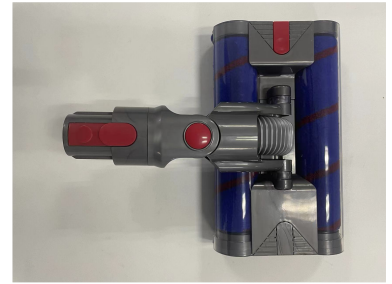

Vacuum Cleaner Head with Double Brush Roll

This vacuum cleaner head features a double brush roll configuration. It is constructed from gray plastic with red accents for maneuverability and efficient dirt extraction.