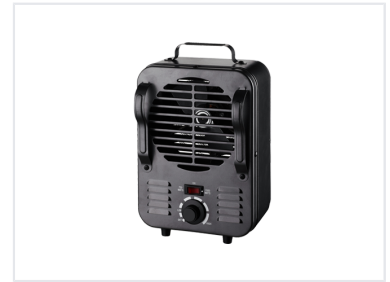

# Utility Space Heater with Adjustable Thermostat

This space heater features heavy-duty metal construction and a tip-over safety switch. It offers two heat settings at 750 and 1500 watts, plus a normal fan mode and overheat safety shutoff.

### Portability

Compact Design, Integrated Carry Handle, Sturdy Base