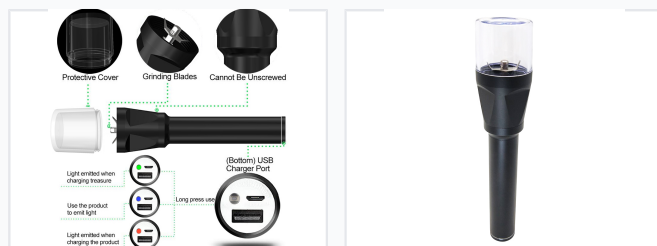

USB Rechargeable Multi-Purpose Grinder

This USB rechargeable device serves as a versatile herb grinder, pill crusher, and spice mill. It features a durable construction with a clear container for easy monitoring of the grinding process.

ADDITIONAL IMAGES

Product Overview

Versatile Multi-Purpose Grinder & Power Bank

This innovative multi-purpose device serves as a high-performance electric herb and spice mill, featuring a 20,000 rpm motor and a double-leaf stainless steel blade for consistent, fine grinding. Beyond its primary grinding function, it integrates a 2000mAh rechargeable battery that acts as an emergency power bank for mobile devices. Designed for convenience and safety, the unit includes an automatic 40-second shut-off feature and smart LED status indicators for both grinding and charging operations.

Technical Specifications

Motor Speed	20000 rpm
Battery Capacity	2000 mAh
Automatic Grind Cycle	40 seconds

Dimensions and Material

Dimensions

1.7 inch
Diameter

8.23 inch
Height

Materials

Aluminium, Stainless Steel