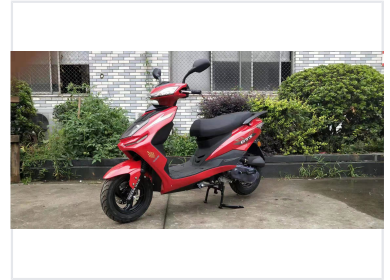

Urban Commuter Scooter

This gas scooter is designed for urban commuting. It features a modern design with sharp lines, front disc brakes, and a comfortable seat.

Product Overview

Designed for Modern Urban Mobility

The Urban Commuter Scooter combines an aerodynamic profile with robust engineering to deliver a reliable daily transportation solution. Featuring a sleek aesthetic with sharp lines and high-quality components, this scooter is built to handle city traffic with ease. It includes essential safety features such as front disc brakes and integrated mirrors, ensuring a secure and comfortable riding experience for professionals.