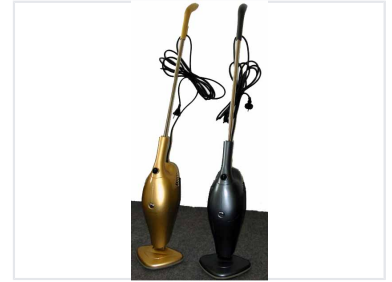

# Upright Vacuum Cleaner

This upright vacuum cleaner is designed for efficient cleaning. It features a sleek, teardrop-shaped body with a metallic finish.

### High-Performance Upright Vacuum

This modern upright vacuum cleaner combines aesthetic appeal with functional portability. Featuring a sleek, teardrop-shaped body and a compact design, it is engineered for efficient cleaning performance. Its unique triangular base and ergonomic curved handle ensure ease of use for professional environments.