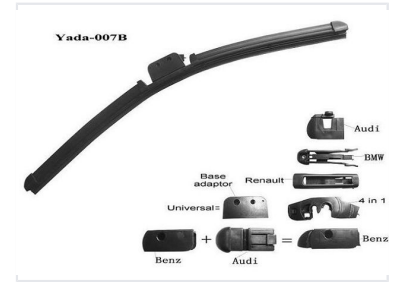

Universal Windshield Wiper Blade with Multiple Adapters

This universal windshield wiper blade fits a wide range of vehicle models. It features a flexible blade for optimal windshield contact and includes adapters for Audi, BMW, Renault, and Mercedes-Benz vehicles.

Product Overview

Universal Performance Wiper Blade

The Yada-007B is a high-performance windshield wiper blade engineered for universal compatibility across various vehicle makes. Featuring a flexible design, it maintains optimal contact with the glass to ensure clear visibility during all weather conditions. The inclusion of a versatile 4-in-1 adapter system simplifies the installation process, making it a comprehensive and reliable replacement solution for automotive maintenance.

Compatibility

Compatible Makes

Audi, BMW, Renault, Mercedes-Benz

Technical Details

Adapter System

- Base Adapter
- 4-in-1 Multi-Adapter

Key Features

Flexible Blade • Universal Fit • Easy Installation