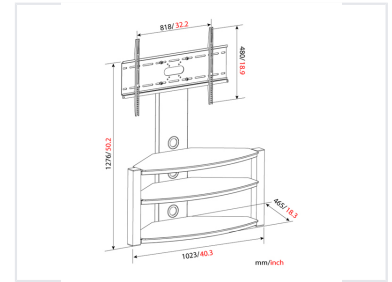

Universal TV Stand with Media Shelves

This universal TV stand is designed for flat panel TVs. It features tempered glass shelves and an integrated TV mount for a clean, organized look.