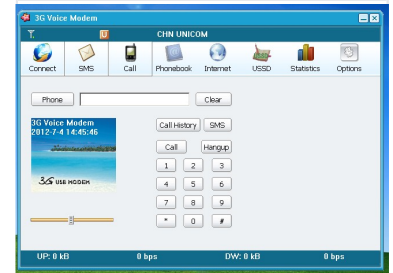

Universal 2G/3G USB Modem

This universal 2G/3G USB modem provides wireless internet connectivity. It supports downlink speeds of 7.2Mbps and uplink speeds of 5.76Mbps.

ADDITIONAL IMAGES

Overview

Reliable Mobile Connectivity