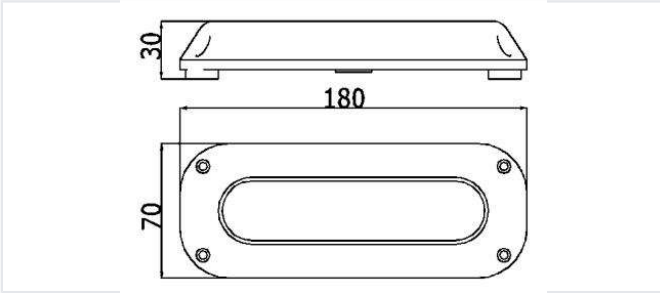

Technical Specifications

30-degree beam angle for focused and efficient light penetration in water.

Available Power

- 18W (6x3W)
- 30W (6x5W)
- 60W (6x10W)

Supply Voltage

DC 10-30V (Single Color) / DC 12V or 24V (RGB/RGBW)

Emitting Angle

30 °

LED Chip Type

Bridgelux, CREE

Design & Build

Dimensional specifications: 180mm length, 70mm width, and 30mm height.

Durable 316L stainless steel housing designed for permanent submersion.

Waterproof Grade

IP68

Physical Dimensions

Dimension	Value
Length	180mm
Width	70mm
Height	30mm

Housing Material

316L Stainless Steel

Performance

High-intensity output available in various colors including blue, white, and RGB.