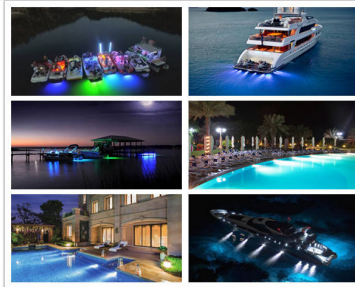

Enhance nighttime aesthetics and safety with powerful underwater lighting.

Recommended Applications

- Yacht and Boat hulls
- Docks and Marinas
- Swimming pools and Ponds
- Fountains
- Nighttime marine life observation

Commercial Terms

Service Offerings

OEM Available, ODM Available, No MOQ, Fast Delivery