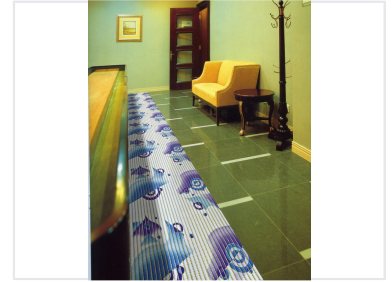

Umbrella Patterned PVC Floor Mat

This PVC mat is designed for household use, featuring an umbrella pattern. Its ribbed texture enhances grip and water resistance, making it suitable for high-traffic areas.

Product Overview

Durable Umbrella Patterned PVC Floor Mat

This durable PVC floor mat features a unique and stylish umbrella pattern in elegant blue and purple tones. Engineered for high-traffic environments, it utilizes a ribbed texture to provide superior grip and moisture resistance. The mat serves as an excellent protective layer against dirt and scratches, making it a functional and decorative addition to hallways and entryways.

Technical Details

Material Composition	PVC (Polyvinyl Chloride)
Key Features	Water Resistant, Ribbed Texture, Easy to Clean, High-Traffic Durable

Application

Recommended Usage

- Hallways
- Entryways
- General Interior Spaces