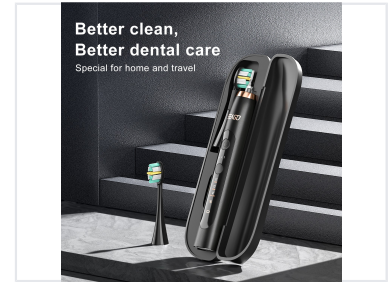

Ultrasonic Rechargeable Toothbrush with Multiple Modes

This ultrasonic toothbrush features a magnetic levitation motor delivering 32,000 to 42,000 strokes per minute. It offers nine brushing modes through a combination of three modes and three intensity levels to meet diverse oral care requirements.

ADDITIONAL IMAGES

Overview

Professional Ultrasonic Cleaning

This advanced ultrasonic toothbrush features a powerful magnetic levitation motor capable of up to 42,000 strokes per minute for exceptional plaque removal. Designed for versatility, it offers 9 unique brushing experiences by combining 3 modes with 3 intensity levels to suit any oral care need. With an IPX7 waterproof rating, intelligent 2-minute timer, and long-lasting rechargeable battery, this device is perfectly suited for both home use and travel.