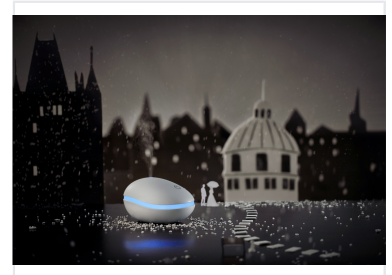

# Ultrasonic Aroma Diffuser with LED Accent Light

This aroma diffuser utilizes ultrasonic technology to quietly release a fine mist of essential oils. Its compact size and automatic shut-off function make it perfect for any room.

## ADDITIONAL IMAGES

### Ultrasonic Aroma Diffuser

This Ultrasonic Aroma Diffuser combines modern, sleek design with advanced ultrasonic technology to create a soothing and aromatic environment. It efficiently disperses a fine mist of essential oils into the air while featuring a vibrant LED accent light for added ambiance. Designed for both home and office use, it offers whisper-quiet operation and an automatic shut-off safety feature for worry-free relaxation.