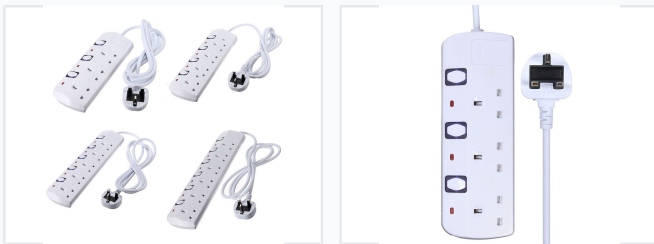

UK Power Extension Strip with Independent Switches

This UK power extension strip features independent switches for each outlet, providing individual control over connected devices. It expands power availability with multiple sockets and includes a standard UK plug for easy connection.

ADDITIONAL IMAGES

Product Overview

Professional UK Power Extension

This versatile UK power extension strip is designed for efficient and safe power distribution in both home and office environments. Featuring independent switches for each outlet, it allows for granular control over connected devices, helping to save energy and improve safety. Built to meet standard UK electrical requirements, this strip includes a fused BS 1363 plug and is available in multiple socket configurations to suit various workstation needs.

Technical Specifications

Available Socket Counts

- 3
- 4
- 5
- 6

Plug Standard

BS 1363

Switching Mechanism

Independent switches for each socket

Safety Features

Fused Plug, Indicator Lights, Independent Control

Model Variants

Model Reference Table

Model ID	Socket Count
GS-6983	3
GS-6984	4
GS-6985	5