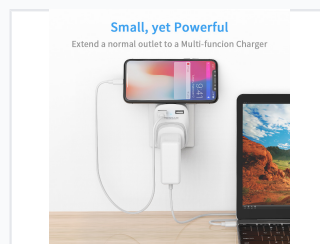

ADDITIONAL IMAGES

Product Overview

Compact Multi-Function Charging Solution

This UK plug travel adapter is designed to extend a single wall outlet into a versatile multi-function charging station. Featuring a standard AC outlet and dual USB ports, it allows for the simultaneous powering of electronics and mobile devices. Its compact and lightweight construction makes it an essential tool for professional travelers and home users alike.

Technical Specifications

USB Configuration

2 ports

Total USB Ports

2.4 A

Max Charging Current

Supported Devices

iPhone, Android Phones, Tablets, USB-powered devices

Design and Utility

Key Features

- Compact and lightweight
- Smart USB charging technology
- AC outlet extension
- Optimal charging speed recognition

Plug Configuration

Standard UK Plug