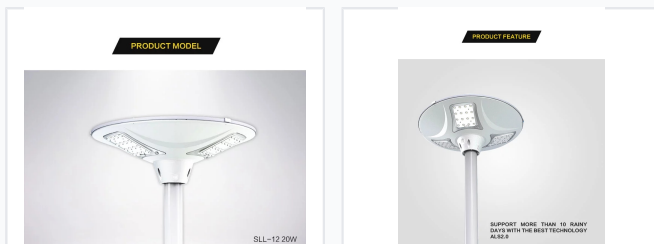

UFO Round 20W Solar-Powered LED Garden Light

This UFO-shaped garden light provides efficient outdoor illumination. The 20W LED is solar-powered, offering a sustainable lighting solution for landscapes and gardens.

ADDITIONAL IMAGES

Product Overview

The all-in-one design allows for simple, cable-free installation and automatic dusk-to-dawn lighting.

Integrated Solar Lighting Solution

This all-in-one solar-powered LED light features a distinctive UFO-shaped design, engineered for efficient outdoor landscape and garden illumination. By integrating the light source, solar panel, and battery into a single unit, it eliminates the need for external wiring or grid electricity. The system automatically manages lighting cycles, turning on at dusk and off at dawn for a truly autonomous, sustainable lighting experience.

Technical Specifications

Luminous Efficacy

160 lm/W
Efficiency

Ingress Protection

IP65

Power Rating

20 W

Lighting Angle