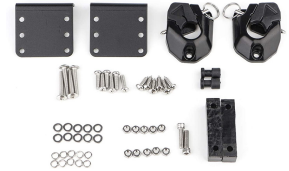

U-Type Pickup Bed Extender

This U-Type pickup bed extender maximizes the cargo space of a truck bed. It features an adjustable width from 59 inches to 69.5 inches and a height of 24 inches.

Including Installation Kits

ADDITIONAL IMAGES

Product Overview

Maximize Your Cargo Capacity

The U-Type Pickup Bed Extender is designed to significantly increase your truck's cargo space, extending bed length by up to 26 inches. Constructed from high-quality aluminum alloy, this extender offers a perfect balance of lightweight maneuverability and rugged durability. Its adjustable design ensures compatibility with a wide range of popular truck models, making it a versatile solution for professional and personal hauling needs.

Extender Height

24 in

Supported Bed Width Range

4.91 - 5.79 feet

Material & Construction

Material

Aluminum alloy

Surface Finish

Black powder coating

Installation

Installation Kit Contents

U-shaped metal brackets, U-shaped plastic latches, Screws and washers, Plastic spacers, Connecting block