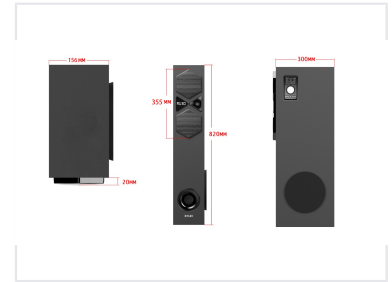

# TWS Bluetooth Floor-Standing Home Theater Speakers

Floor-standing tower speakers offer TWS (True Wireless Stereo) Bluetooth connectivity for streaming audio. The system incorporates hexagonal speaker grilles, a central tweeter, and a dedicated woofer within a dark wood grain finish.

## Technical Specifications

Output Power	80 W
Speaker Configuration	6.5 inch x 2 + 3 inch x 4
Dimensions (W x H x D)	160 x 620 x 300 mm
Model Number	EM-2601FT