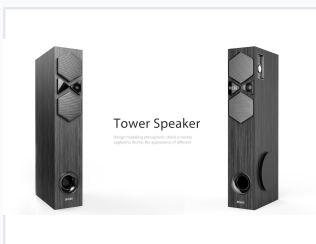

ADDITIONAL IMAGES

Overview

Immersive Audio Experience

The EM-2601FT floor-standing speaker system is designed to elevate your home theater setup with powerful, high-fidelity sound. Featuring TWS Bluetooth connectivity, these speakers offer seamless wireless streaming and a robust 80W output for a truly immersive audio environment. With a versatile design that includes multiple input options like USB playback and AUX, this system provides a comprehensive solution for all your home entertainment needs.

Technical Specifications

Output Power	80 W
Speaker Configuration	6.5 inch x 2 + 3 inch x 4
Dimensions (W x H x D)	160 x 620 x 300 mm
Model Number	EM-2601FT

Connectivity & Features

Additional Features

- FM Radio
- LED Display
- Remote Control
- Microphone Jack
- Wireless Microphone (optional)

Connectivity	Bluetooth, TWS, AUX IN, USB Playback