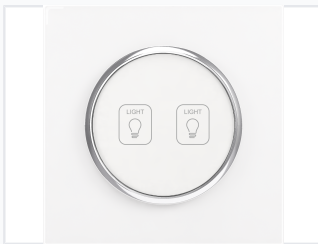

Two-Gang Wi-Fi Light Switch

This two-gang Wi-Fi light switch allows for remote control of two separate lighting circuits via a Wi-Fi connection. The switch features a sleek, touch-sensitive interface with illuminated indicators and is compatible with smart home ecosystems.

ADDITIONAL IMAGES

Product Overview

Smart Home Lighting Control

This two-gang, one-way Wi-Fi smart switch offers seamless integration into modern home automation systems. Featuring a sleek, tempered glass panel, it provides both a premium aesthetic and durable performance. Users can enjoy convenient remote control via smartphone apps, voice assistant compatibility, and customizable scheduling for enhanced energy management.

Technical Specifications

Max Current

16 A

Max Current

Max Voltage	250 V
Mechanical Life	100000 cycles
Dimensions	86mm x 86mm x 3mm
Standard	EU

Smart Features

Smart Functions

- Remote Control
- Scheduled Timers
- Countdown Timers
- Shared Family Control
- Scene Mode
- Power Statistics

App Support

Smart Life TUYA

Voice Control

Amazon Alexa, Google Home

Design & Build

Available Colors

Original White • Black • Customized

Material