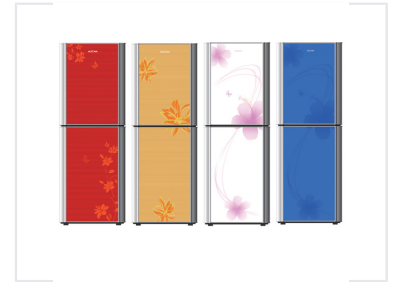

# Two-Door Household Refrigerator

This refrigerator features a two-door design suitable for household use. It is available in multiple colors and floral patterns.

### Modern Two-Door Household Refrigeration

This stylish two-door household refrigerator offers a blend of functional storage and aesthetic appeal. Featuring a durable metallic frame, the unit is designed to integrate seamlessly into contemporary kitchens. With a variety of vibrant color options and unique floral pattern finishes, it provides both reliable cooling performance and a personalized decorative touch for your living space.

## Design and Aesthetics

Available Finishes	Red, Orange, Blue, White with floral pattern
Frame Material	Metallic