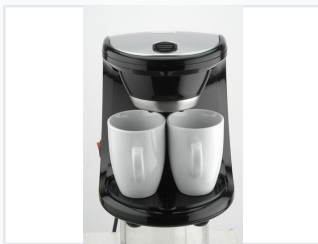

Two-Cup Electric Drip Coffee Maker with Porcelain Mugs

This compact coffee maker is designed for brewing two cups of coffee. It features a removable and washable filter and includes two matching porcelain cups.

ADDITIONAL IMAGES

Product Overview

Compact Brewing Solution

This two-cup electric drip coffee maker is designed for efficiency and convenience, making it an ideal choice for small households, offices, or personal use. Featuring a sleek black and silver finish, the unit includes two matching porcelain mugs and a permanent filter for a hassle-free brewing experience. Its compact design and removable components ensure easy cleaning and space-saving operation.

Technical Specifications

Voltage	220-240V
Frequency	50Hz
Rated Power	450 W

Capacity & Design

Capacity	0.24 L
Cup Capacity	2

Features

Included Accessories

- 2 Matching porcelain mugs
- Permanent filter

Maintenance Features	Removable plate stand, Washable filter, Easy to clean
Operation Indicators	Yes