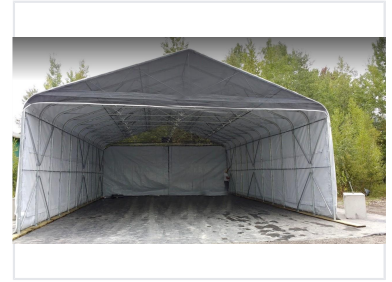

# Two-Car Hot-Galvanized Steel Carport with Shade Sail

This carport provides sheltered parking for two vehicles. Its hot-galvanized steel frame ensures durability, while the shade sail offers protection from the elements.

## ADDITIONAL IMAGES

### Durable Two-Car Shelter Solution

This two-car carport offers a robust and versatile shelter solution, designed for both residential and commercial applications. Featuring a hot-galvanized steel frame and high-density, UV-protected polyethylene fabric, it provides reliable protection from the elements. The inclusion of a Secure-Lock system ensures enhanced stability, making it an ideal choice for various terrains and vehicle storage needs.

### Recommended Usage

Garage, Storage, 2-Car Shelter