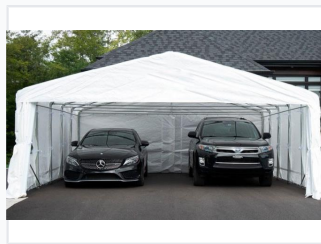

# Two-Car Hot-Galvanized Steel Carport with Shade Sail

This carport provides sheltered parking for two vehicles. Its hot-galvanized steel frame ensures durability, while the shade sail offers protection from the elements.

## ADDITIONAL IMAGES

### Durable Two-Car Shelter Solution

This two-car carport offers a robust and versatile shelter solution, designed for both residential and commercial applications. Featuring a hot-galvanized steel frame and high-density, UV-protected polyethylene fabric, it provides reliable protection from the elements. The inclusion of a Secure-Lock system ensures enhanced stability, making it an ideal choice for various terrains and vehicle storage needs.