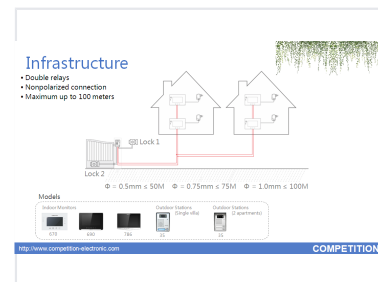

Two-Apartment Analog Intercom System

This 2-wire analog intercom system is designed for two apartments. Features include support for two locks, image messaging, night vision, and multiple ringtones.