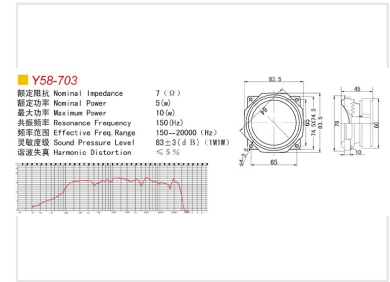

TV Speaker 5W 7 $\odot$

This TV speaker is engineered for optimal audio clarity and fidelity. Its compact design allows easy integration into various TV models.