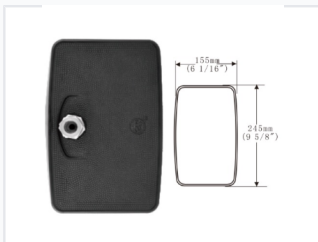

# Truck Side Mirror

This truck side mirror is designed for broad compatibility. It features an adjustable viewing angle and mounting hardware.

## ADDITIONAL IMAGES

### Mirror Dimensions

**155 mm**  
Width

**245 mm**  
Height

### Mounting Specifications

**1800 mm**  
Curvature

**18 mm**  
Mounting Hole Diameter