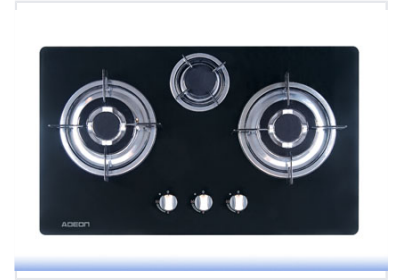

Triple Burner Tempered Glass Gas Hob

This gas hob features three burners for versatile cooking options. It includes two 3.3kW triple flame burners and a 1.75kW semi-rapid burner, all set on a tempered glass worktop.

Product Overview

High-Efficiency Triple Burner Gas Hob

This sleek, modern gas hob features a durable tempered glass worktop designed for contemporary kitchen aesthetics. Equipped with three high-performance burners, including a powerful triple flame wok burner, it offers versatile cooking options for various culinary needs. Safety and convenience are prioritized with integrated flame failure devices and reliable underknob auto-ignition.

Performance & Burners

Burner Performance

3.3 kW

Triple Flame Wok Burners

1.75 kW

Semi-Rapid Burner

Technical Specifications

Gas Compatibility	NG, LPG
Ignition Type	Underknob auto-ignition
Ignition Battery	1.5 V