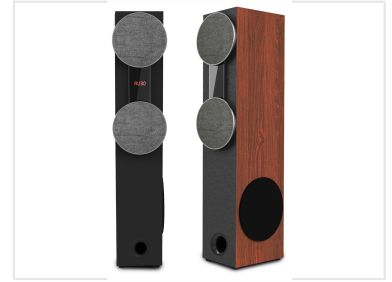

# Tower Speaker with Multi-Driver Configuration

This tower speaker features multiple drivers for a wide frequency response and immersive audio. It has a built-in amplifier, digital display, and multiple input options for versatile connectivity.

### Immersive Tower Sound System

The TITAN (EM-2080FT) is a high-performance tower speaker designed to deliver a best-in-class audio experience for home entertainment systems. Featuring a sophisticated multi-driver configuration, it balances clear highs, detailed mid-ranges, and deep, resonant bass. With versatile connectivity options like Bluetooth, USB/SD, and auxiliary inputs, it is an ideal solution for music, movies, and gaming.

### Dimensions (W x H x D)

175 x 800 x 315 mm

### System Features

LED Display • Remote Control • Microphone Jack (Optional) • Wireless Microphone (Optional)