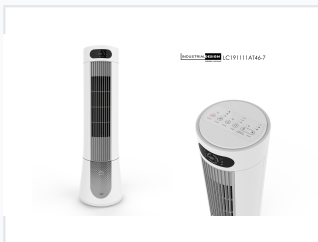

Tower Air Cooler with Digital Display

This tower air cooler provides efficient cooling and air purification. It features multiple speed settings, a swing function, a built-in timer, and a clear display.

ADDITIONAL IMAGES

Product Overview

Efficient Cooling Solution

This tower air cooler offers a versatile and energy-efficient alternative to traditional air conditioning, ideal for maintaining comfort in home or office environments. It features a water pump sprinkling cycling system paired with a 7L water tank for effective cooling and humidification. With user-friendly controls, including a remote and digital display, it provides customizable airflow through multiple speed and mode settings.

Performance Metrics

Cooling Power

45 W

Cooling Power

7 L

Water Tank Capacity

Airflow Configuration

- 3 wind speed settings
- 3 wind modes
- 90° oscillation

Filter Type

Dismountable honeycomb filter