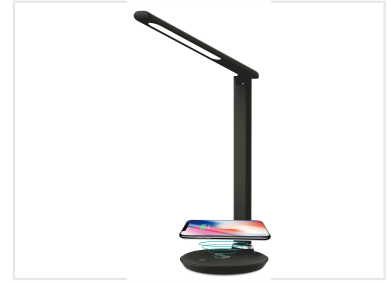

Touch-Sensitive LED Desk Lamp with Wireless Charging and USB Output

This multifunctional desk lamp features a USB output and touch-sensitive controls. It also offers wireless charging capabilities for Qi-enabled devices.

ADDITIONAL IMAGES

Product Overview

Modern Workspace Illumination

This multifunctional LED desk lamp is designed to streamline your workspace by combining high-quality task lighting with integrated charging solutions. It features a responsive touch-sensitive control system that allows for seamless brightness adjustment across three steps or stepless dimming. With a built-in wireless charging pad and a dedicated USB output port, this lamp serves as a comprehensive power hub for your mobile devices.