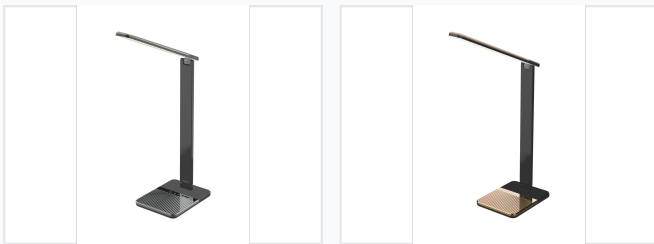

Touch Sensitive LED Desk Lamp with DC Charging

This LED desk lamp offers simple but useful illumination. It features touch-sensitive controls and three different lighting modes.

ADDITIONAL IMAGES

Product Overview

Modern LED Task Lighting

This high-grade LED desk lamp is designed for professional workspaces and reading environments, combining a sleek aesthetic with versatile functionality. Featuring touch-sensitive controls and three distinct lighting modes, it offers precise adjustment for brightness and color temperature to suit any task. With its durable ABS and PC construction and efficient DC power supply, this lamp provides a reliable, long-lasting lighting solution for offices, study areas, or bedside tables.

Technical Specifications

Model Number	TGX-A928
Construction Material	ABS+PC
Power Consumption	12 W
Input Voltage	AC100-240V 50/60Hz
Net Weight	951.4 g

Lighting Performance

Lumen Output

220 LM Min Lumens	600 LM Max Lumens
-----------------------------	-----------------------------

Color Temperature Range	2555-2845K, 6000-6500K
Color Rendering Index (CRI)	80

Features & Operation

Included Accessories

- 12V 1A Adapter
- 1.5M Power Cable

Switch Type

Touch Switch

Dimming Capability

3 Steps Dimming