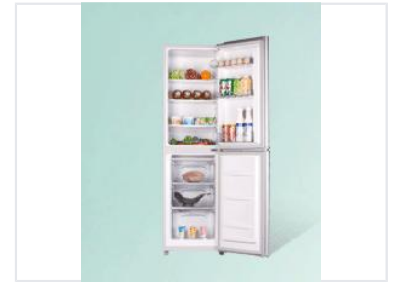

# Top-Freezer Refrigerator

This refrigerator features a top-mounted freezer compartment and a bottom-mounted refrigerator compartment. The refrigerator section includes multiple shelves and door storage compartments for organized food storage, while the freezer section consists of drawers for easy access.

### Modern Efficient Cooling Solution

This top-freezer refrigerator is designed with a clean, minimalist aesthetic suitable for professional commercial or residential environments. It features a spacious top-mounted refrigeration compartment with versatile shelving and door storage to ensure optimal organization. The dedicated bottom-mounted freezer section utilizes drawers for quick and efficient access to frozen goods.

### Storage Features

- Adjustable refrigerator shelves
- Door storage compartments
- Freezer drawer system