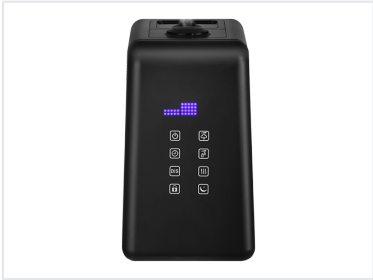

Top-Filling Hybrid Warm/Cool Mist Humidifier

This hybrid humidifier features both warm and cool mist settings with three humidifying levels. It includes a top-filling design, ambient humidity monitoring, a 1-12 hour timer, and an automatic shut-off function.

ADDITIONAL IMAGES

Product Overview

Advanced Hybrid Humidification

The SH8841 Hybrid Humidifier is a versatile solution for maintaining optimal indoor air quality. Designed with convenience in mind, it features a top-filling tank that simplifies the refilling and cleaning process for busy environments. With both warm and cool mist options, this unit offers customizable climate control suitable for various needs, supported by intuitive touch controls and a clear digital display.

Key Features

Safety & Control

- Automatic shut-off (empty tank)
- Child lock function
- Sleep mode
- Timer

User Interface

Digital Display • Touch Controls • Top-Filling Design

Mist Technology

Warm Mist, Cool Mist, Hybrid System