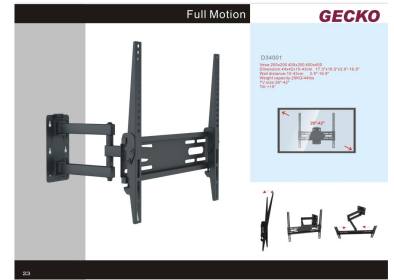

# Tilt and Swivel TV Wall Mount for 26-42 inch Screens

This TV wall mount is designed for 26-42 inch screens. It features tilt and swivel capabilities and is compatible with VESA standards 200x200, 400x200, and 400x400.

### Professional Tilt and Swivel TV Wall Mount

This high-quality wall mount is engineered for 26-42 inch television screens, offering versatile viewing angles for professional or home office setups. Featuring a robust construction with a 25 KG weight capacity, it ensures your display remains securely positioned. The integrated tilt adjustment allows for optimal screen positioning to reduce glare and improve visibility in any environment.

### Performance Highlights

**25 KG**

Weight Capacity

**15 degree**

Tilt Adjustment