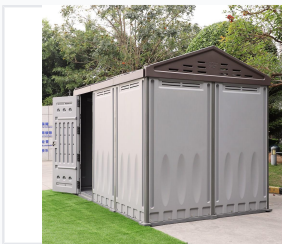

Three-Room High-Density Polyethylene Garden Shed

This garden shed features a three-room design for organized storage of tools and equipment. Constructed from eco-friendly, recyclable high-density polyethylene (HDPE), it offers weather resistance, UV protection, and easy assembly.

ADDITIONAL IMAGES

Product Overview

Versatile Three-Room Modular Garden Shed

This high-density polyethylene (HDPE) garden shed features a modular, three-room design that provides flexible storage and workspace solutions for professional and residential environments. Constructed from eco-friendly, 100% recyclable materials, the structure is engineered for durability with full weather resistance, UV protection, and thermal insulation. Designed for quick, 2-hour assembly, it offers a low-maintenance, long-lasting storage solution backed by an 8-10 year warranty.