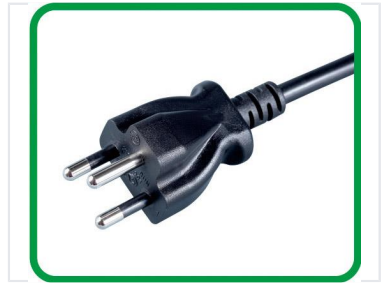

# Thailand TISI Standard Power Cord

This power cord is suitable for electric appliances requiring TISI standard plugs. It features a three-pin Thailand plug.