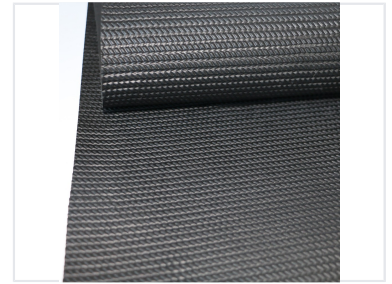

Textured Pimple Rubber Sheet

This pimple rubber sheet is washable and easy to maintain. It offers anti-fatigue properties and reduced noise, even in heavy traffic areas.

Product Overview

Textured Pimple Rubber Sheet

The Textured Pimple Rubber Sheet is a versatile industrial material designed for high-performance applications requiring superior grip and slip resistance. Featuring a distinctive pimple texture, this sheet is engineered for durability and resilience in demanding environments. It is an ideal solution for automotive, industrial, and commercial settings, particularly where safety and surface traction are critical requirements.

Technical Specifications

Reference Number	GW-001
Thickness Range	6 mm
Width Range	1.5 m
Roll Length Range	20 m

Appearance and Design

Available Colors

Black • Grey • Blue • Green • Red

Back Surface Finish	Cloth wove, Smooth
---------------------	--------------------